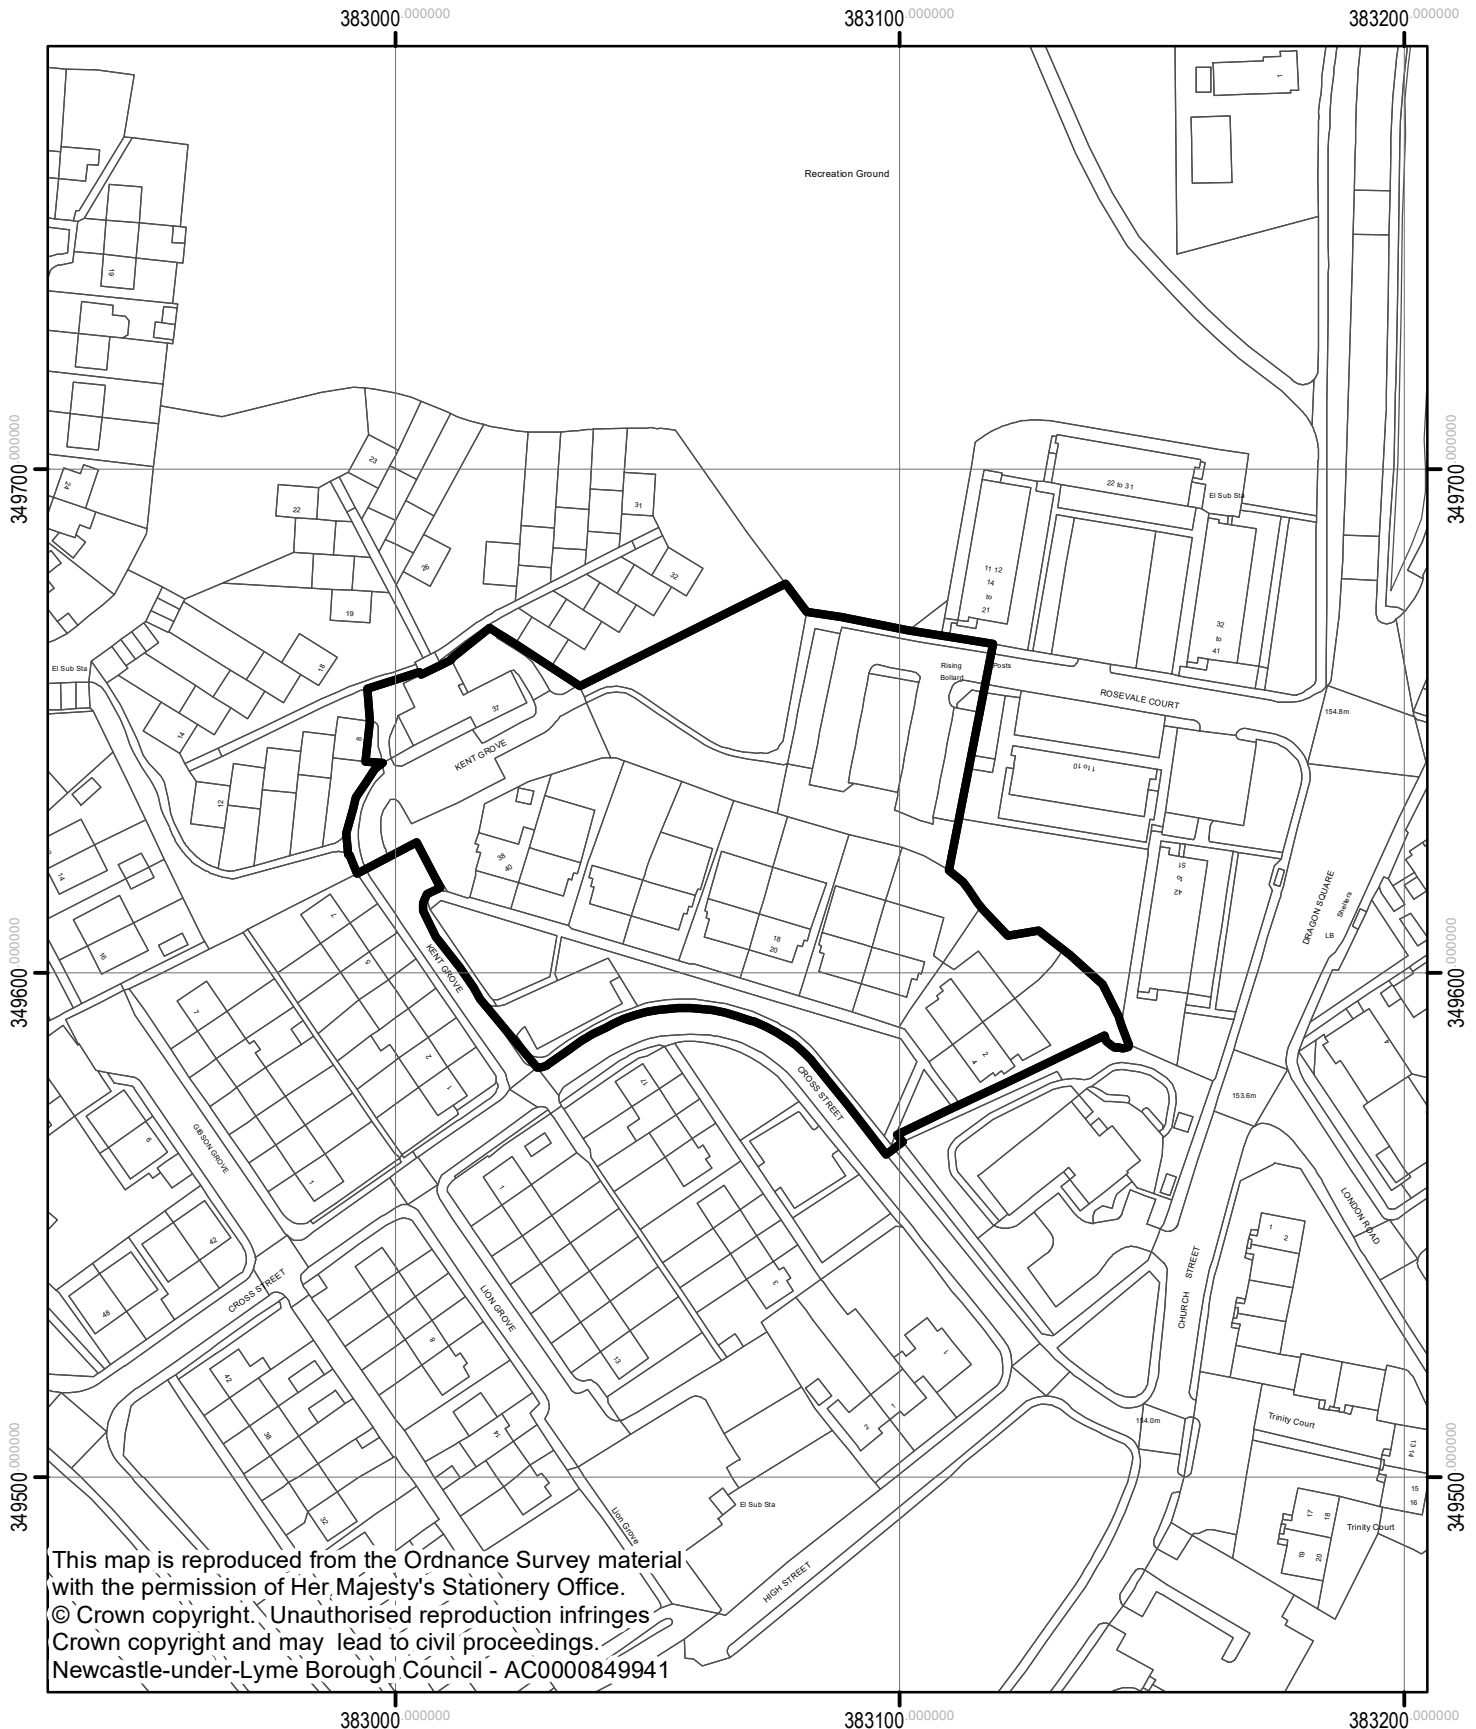

# 24/00137/FUL Land off Cross Street Chesterton

This map is reproduced from the Ordnance Survey material with the permission of Her Majesty's Stationery Office.  
© Crown copyright. Unauthorised reproduction infringes Crown copyright and may lead to civil proceedings.  
Newcastle-under-Lyme Borough Council - AC0000849941